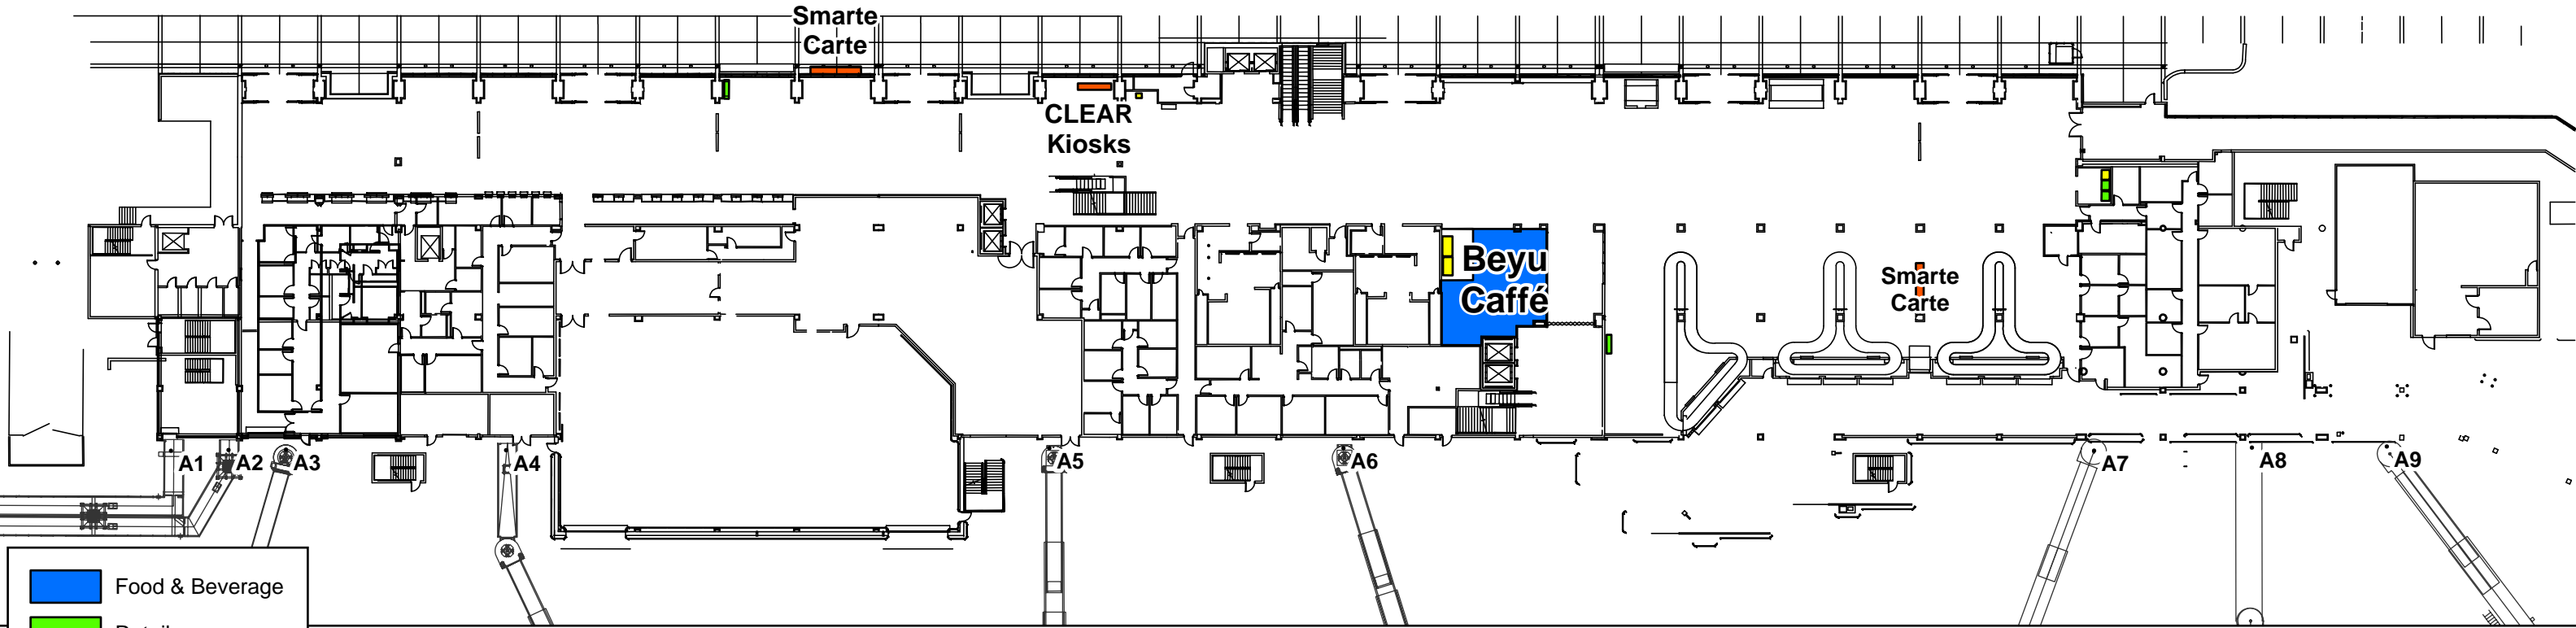

Smarte Carte

Smarte Carte

CLEAR Kiosks

Beyu Caffé

Smarte Carte

<span style="color: blue;">■</span>	Food & Beverage
<span style="color: green;">■</span>	Retail
<span style="color: orange;">■</span>	Service
<span style="color: yellow;">■</span>	Unassigned